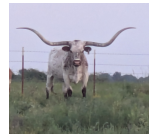

M7 Important Lily

Date of Birth: 06/06/2024
Breeder: M7 Longhorns
Owner: M7 Longhorns

Courtesy of M7 Longhorns

M7 Important Lily

HL Heads Up

WF PAINTED LILY 333

401K

HL Tuff's Stardom

TEMPTER

Westfarms I'm the Katz

DRAG IRON

HORSESHOE J IMPORTANT

COWBOY TUFF CHEX

WS SUN STAR

TEMPTATION'S THE ACE

Field Of Pearls